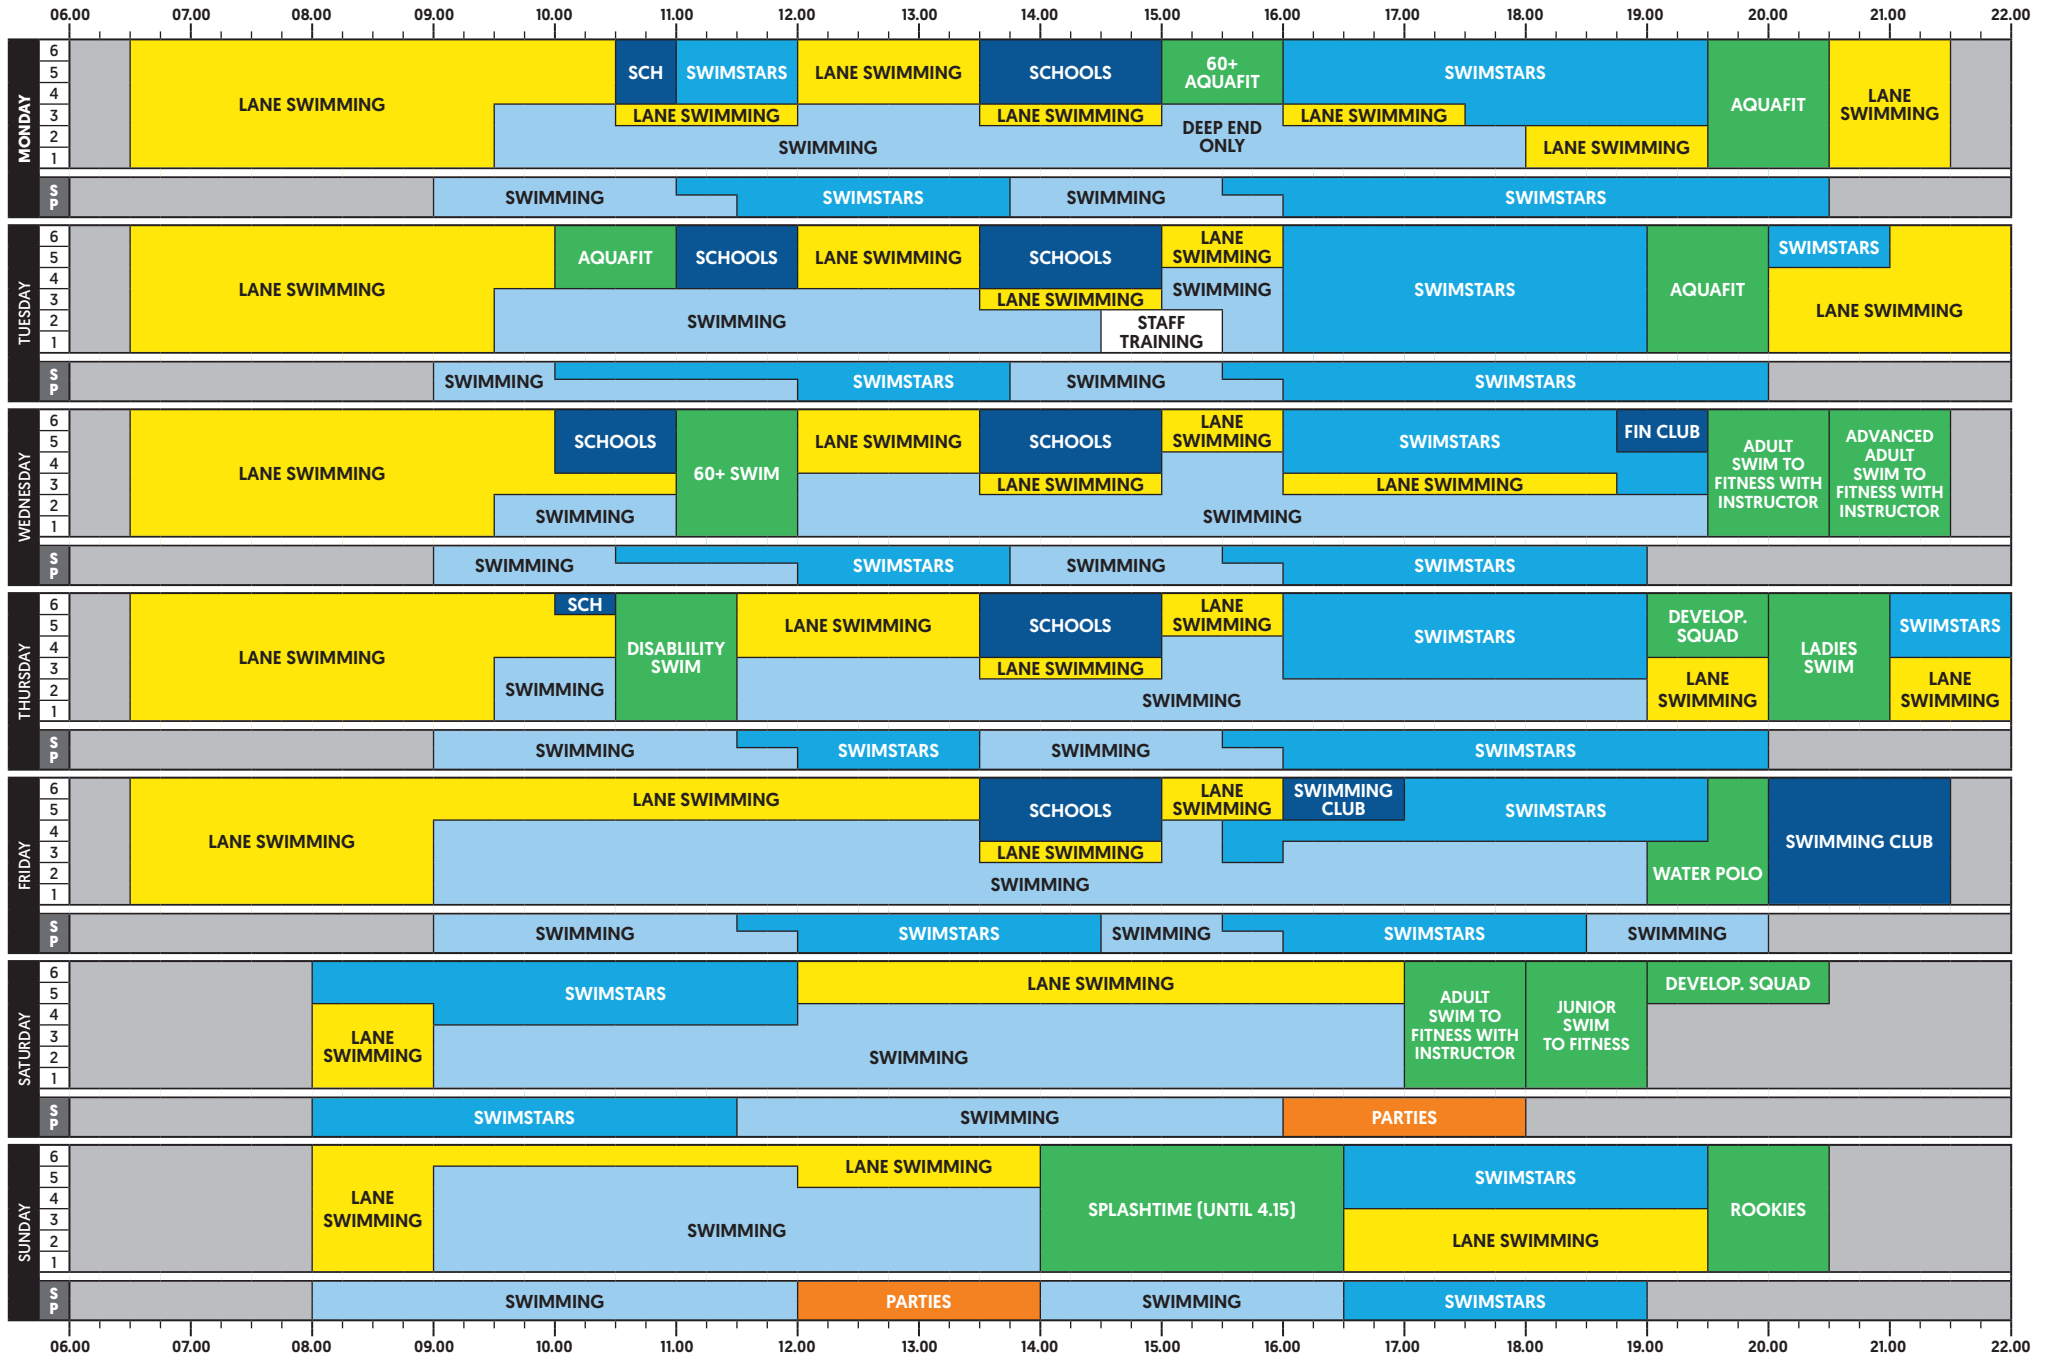

BRADLEY STOKE POOL TIMETABLE

FROM SEPTEMBER 2018

KEY = Small Pool = Lane Swimming = Classes/Session = Public Swimming = Schools/Swimming Club = Swimstars Lessons = Parties/Hire = Closed