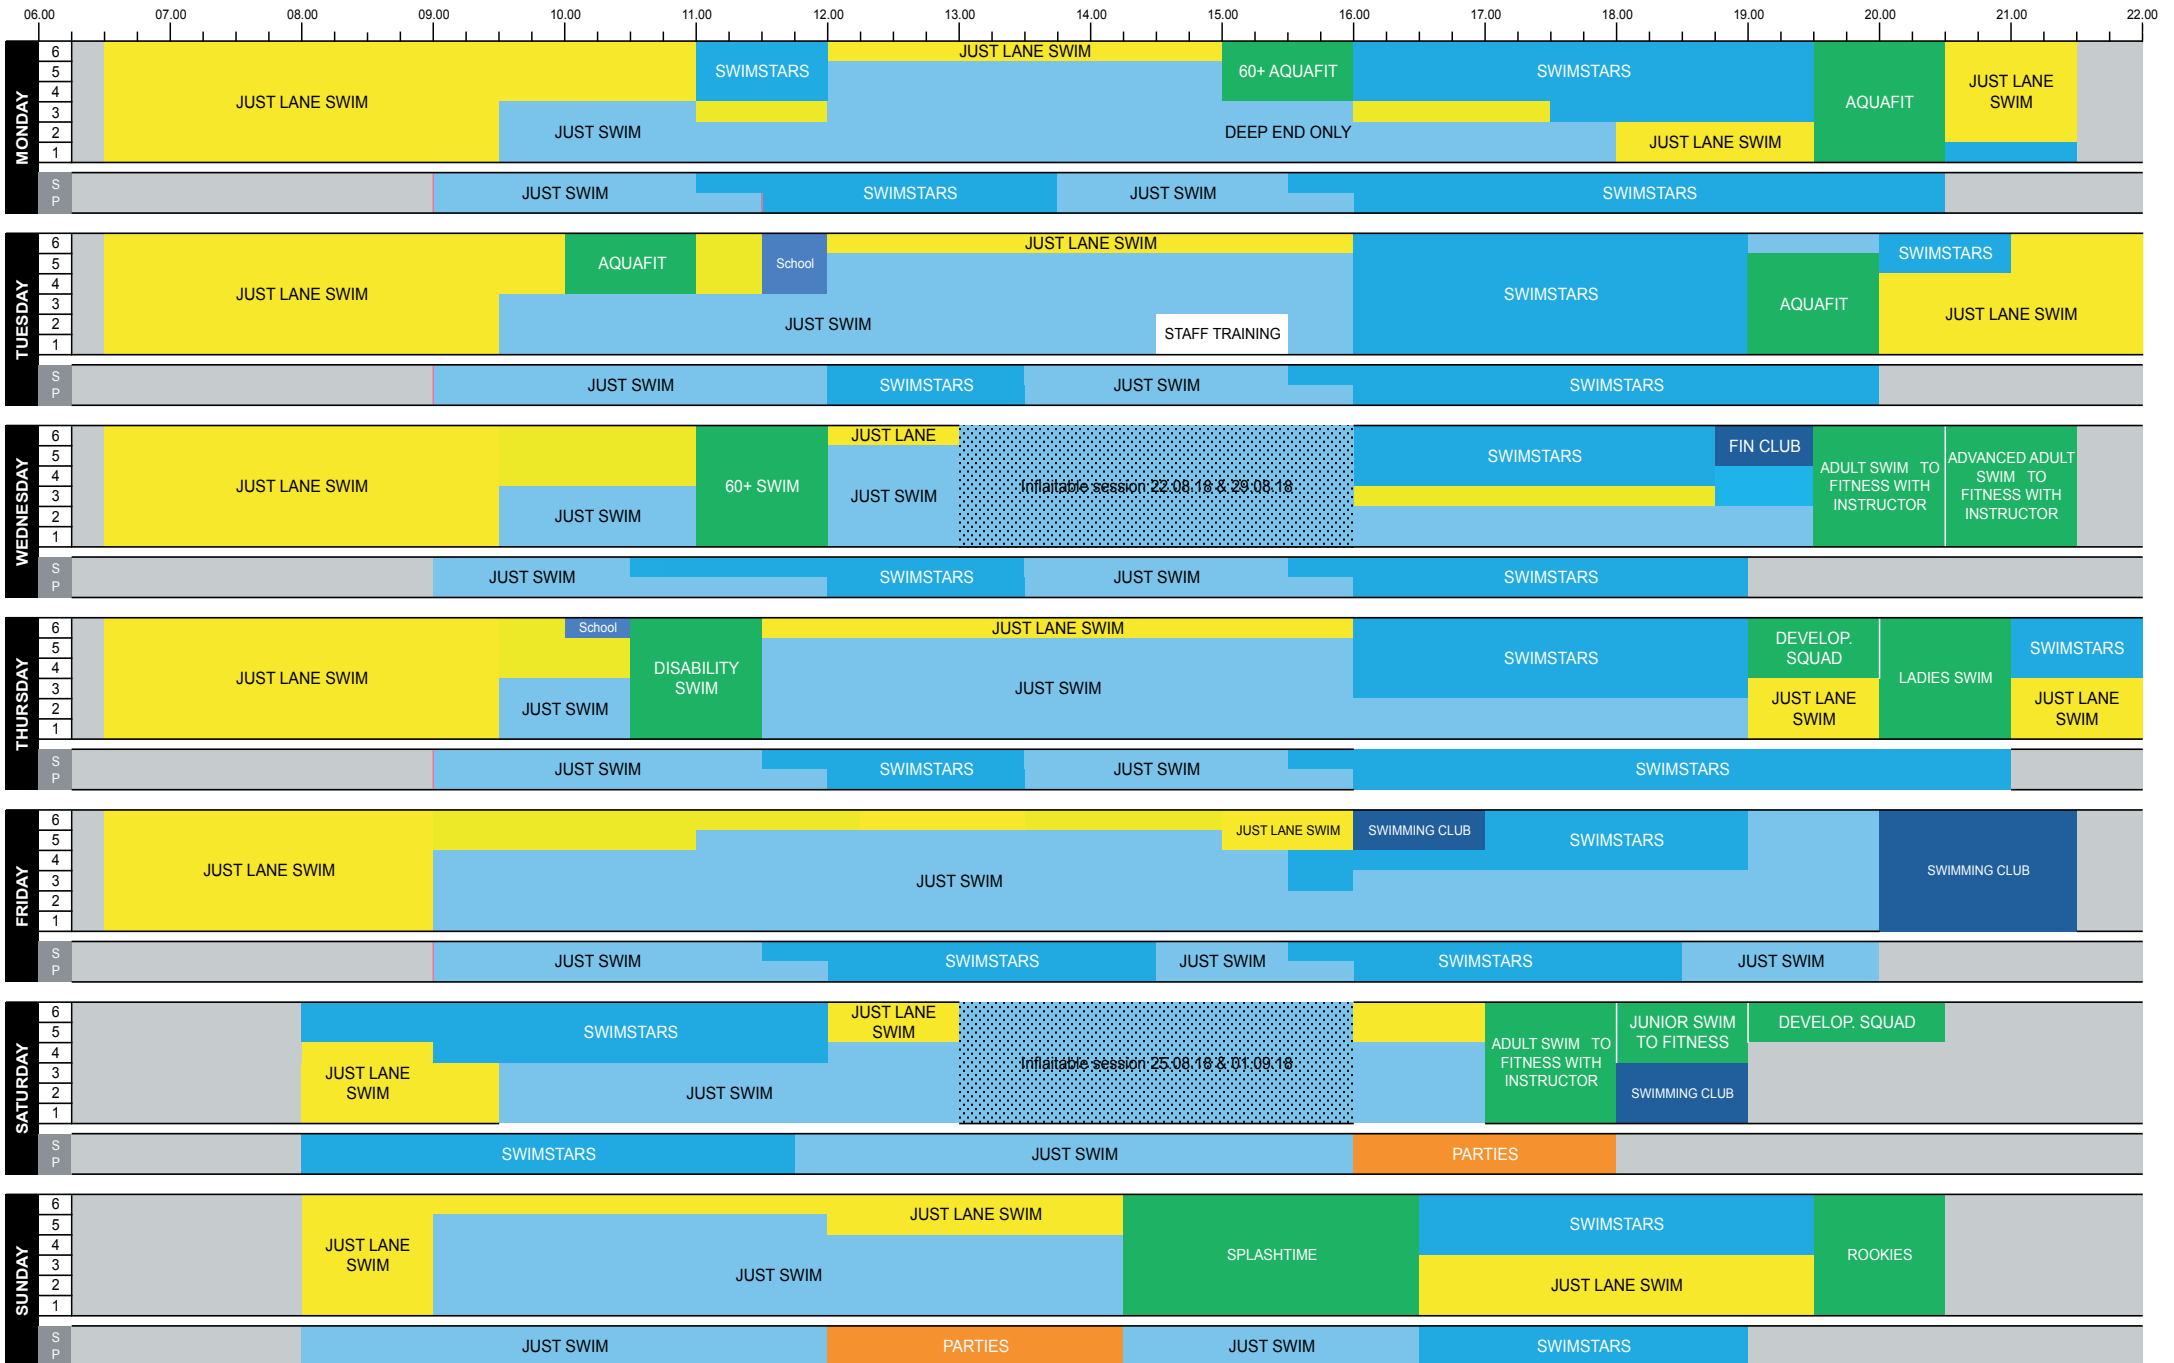

BRADLEY STOKE SUMMER TIMETABLE

12th - 17th August (timetable may differ - please check online timetable on our website)

KEY SP Small Pool LANES CLASSES SWIM SOCIAL SPLASHTIME SWIMSTARS PARTIES CLOSED