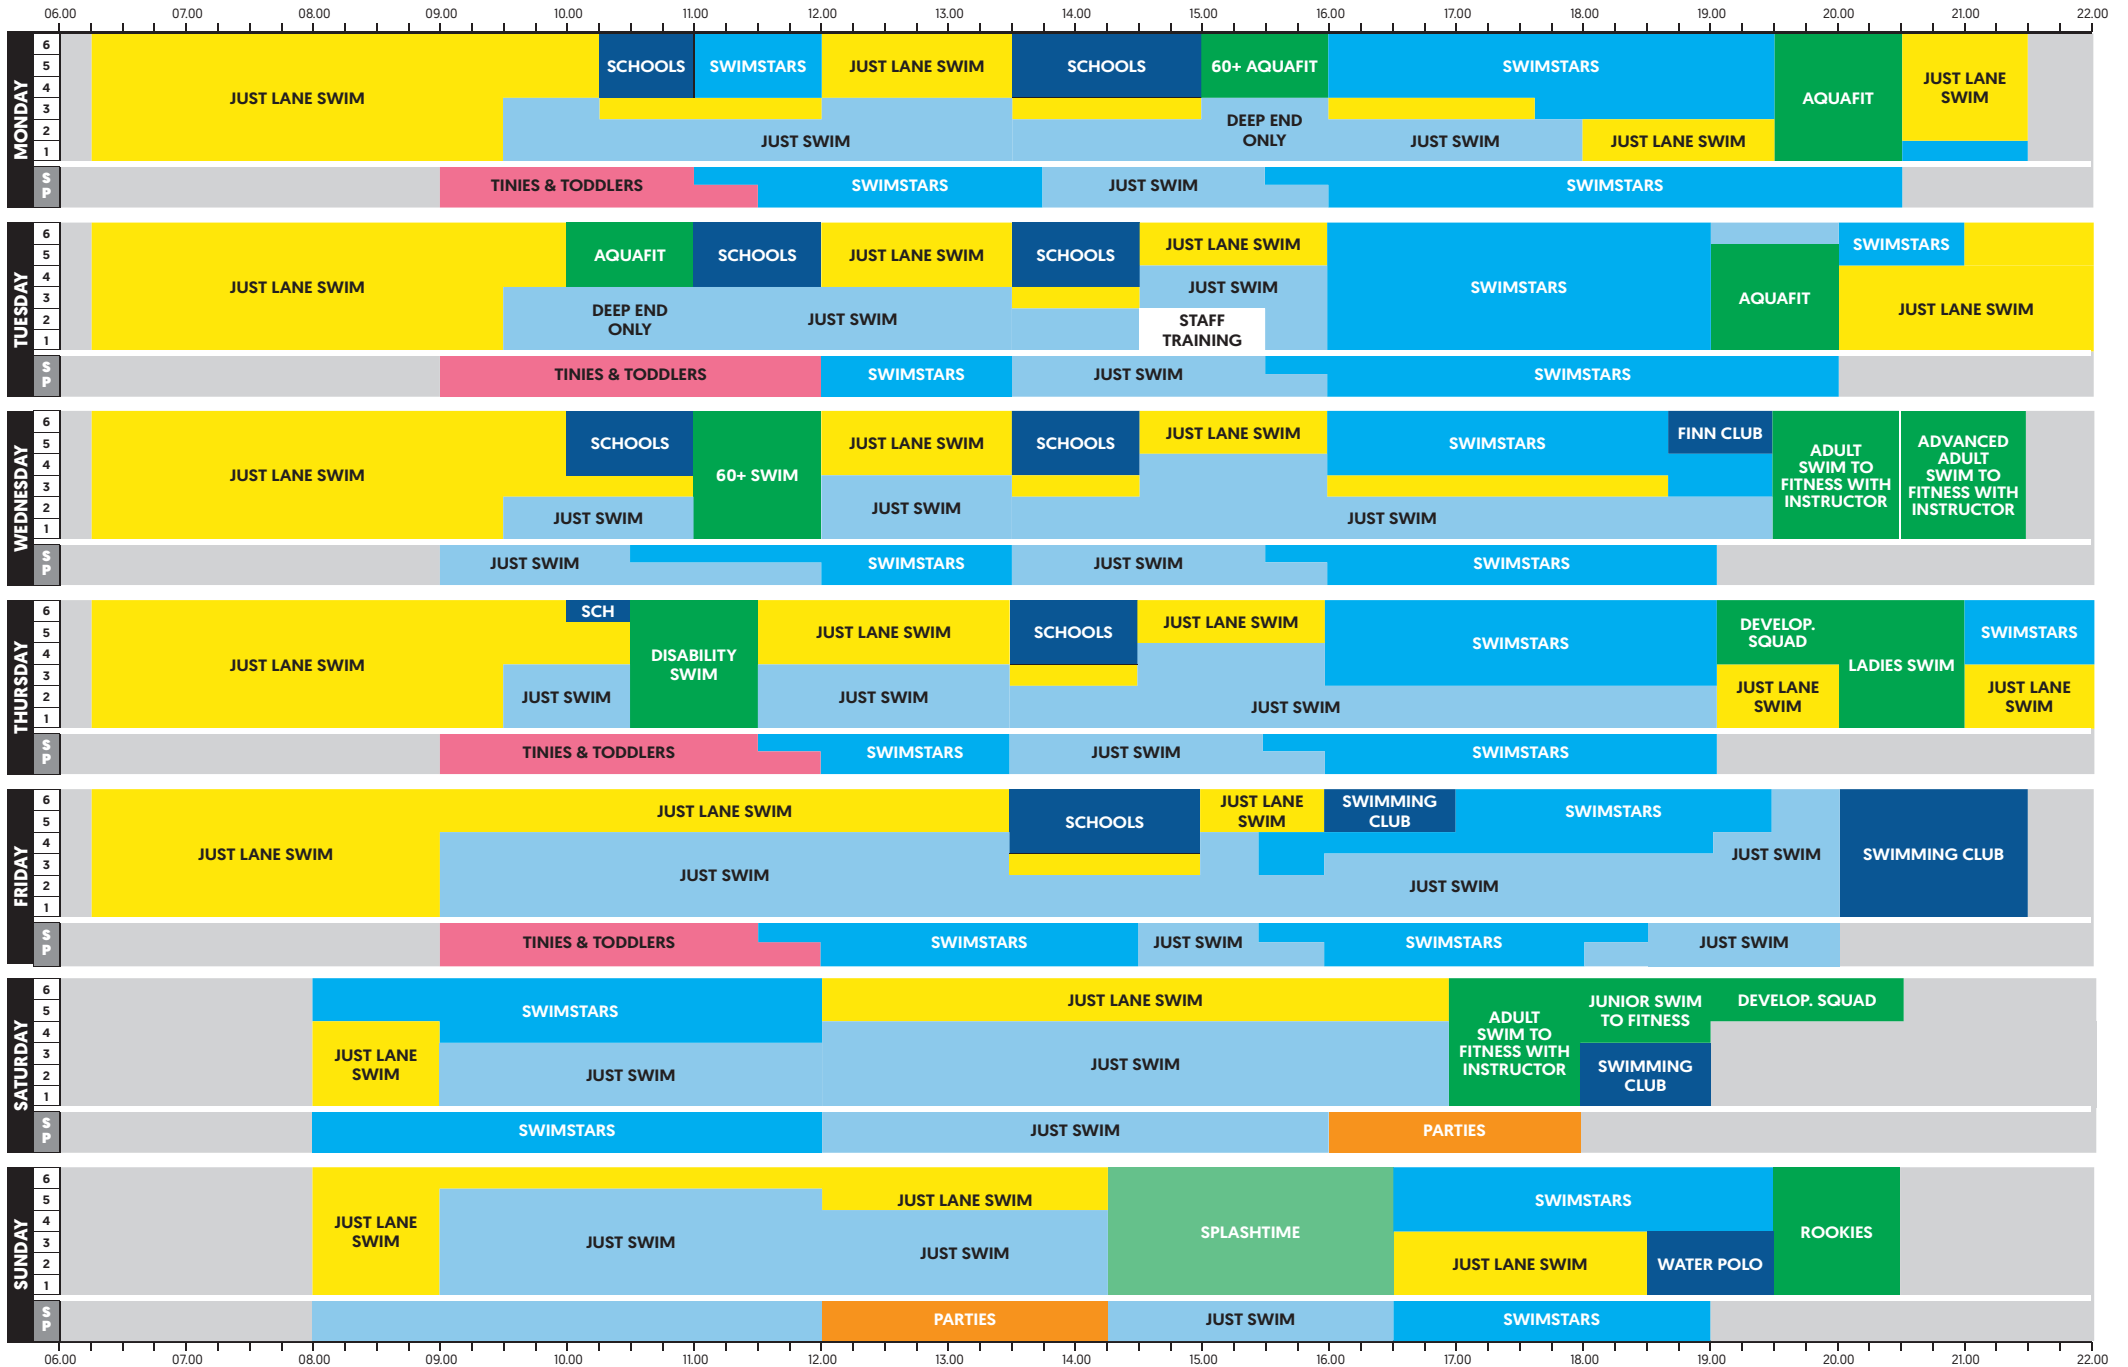

# BRADLEY STOKE SWIMMING TIMETABLE

**KEY**

- LANES
- CLASSES
- SWIM
- SOCIAL
- SCHOOLS/CLUBS
- SPLASHTIME
- TODDLERS
- SWIMSTARS
- PARTIES
- CLOSED
- 🎵 MUSIC PLAYED